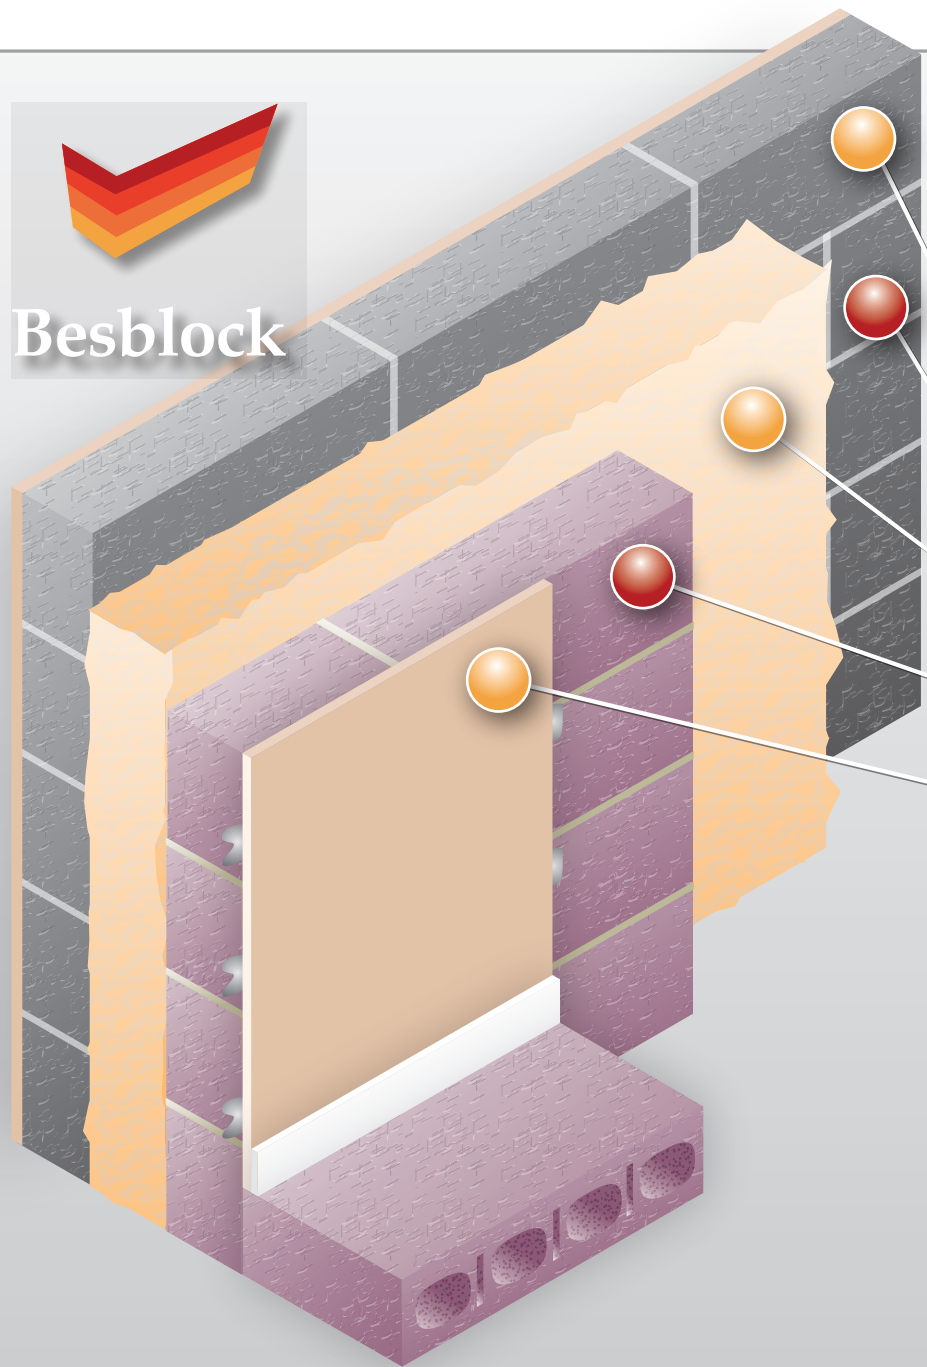

Besblock

Besblock
Medium Density Block
Fully Filled Cavity Wall

Sand Cement Render 15mm

Besblock Medium Density 100mm

Knauf Superfill 100mm

Besblock Star Performer 100mm

12.5mm Plasterboard on Dabs

U Value