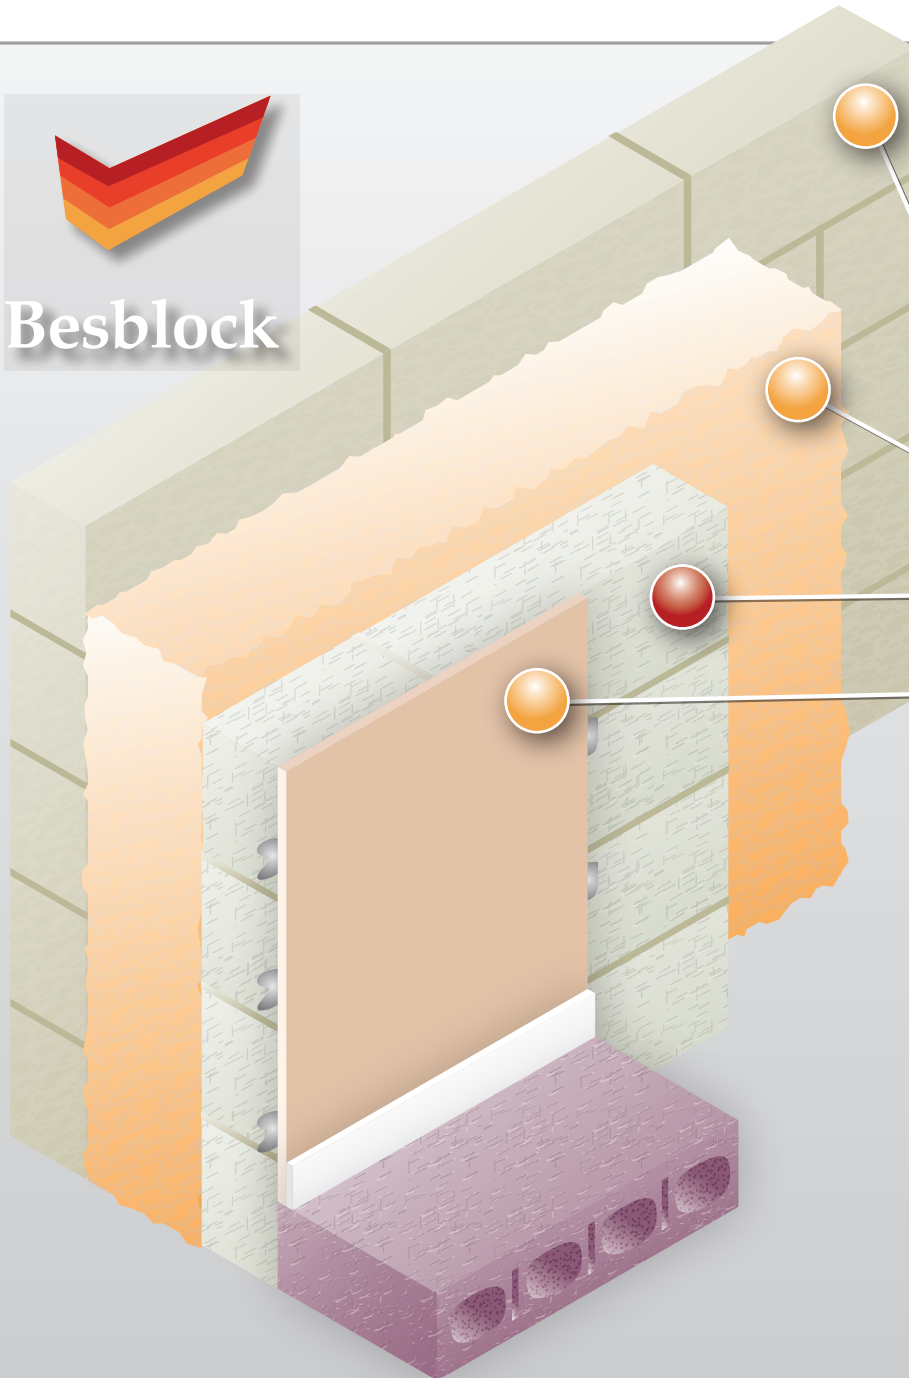

Besblock

Besblock Pumice
Fully Filled Cavity Wall

Outer Millennium AFM 100mm

Knauf Superfill 150mm

Besblock Pumice 100mm

12.5mm Plasterboard on Dabs

U Value

0.21 W/m²K