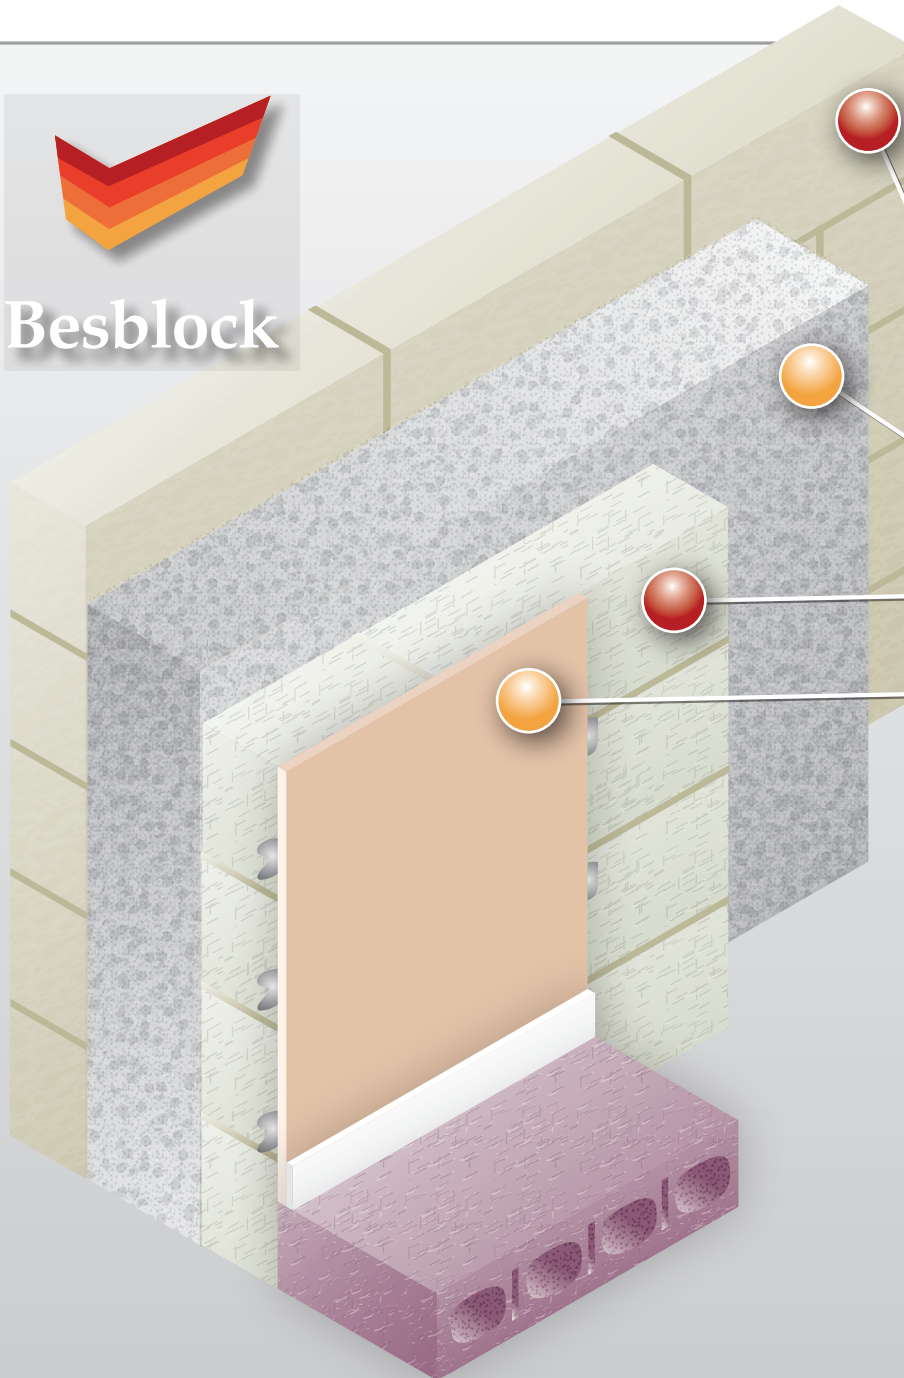

Besblock

Besblock Pumice
Fully Filled Cavity Wall

Outer Millennium AFM 100mm

Springvale Ecobead Platinum 150mm

Besblock Pumice 140mm

12.5mm Plasterboard on Dabs

U Value

0.18 W/m²K