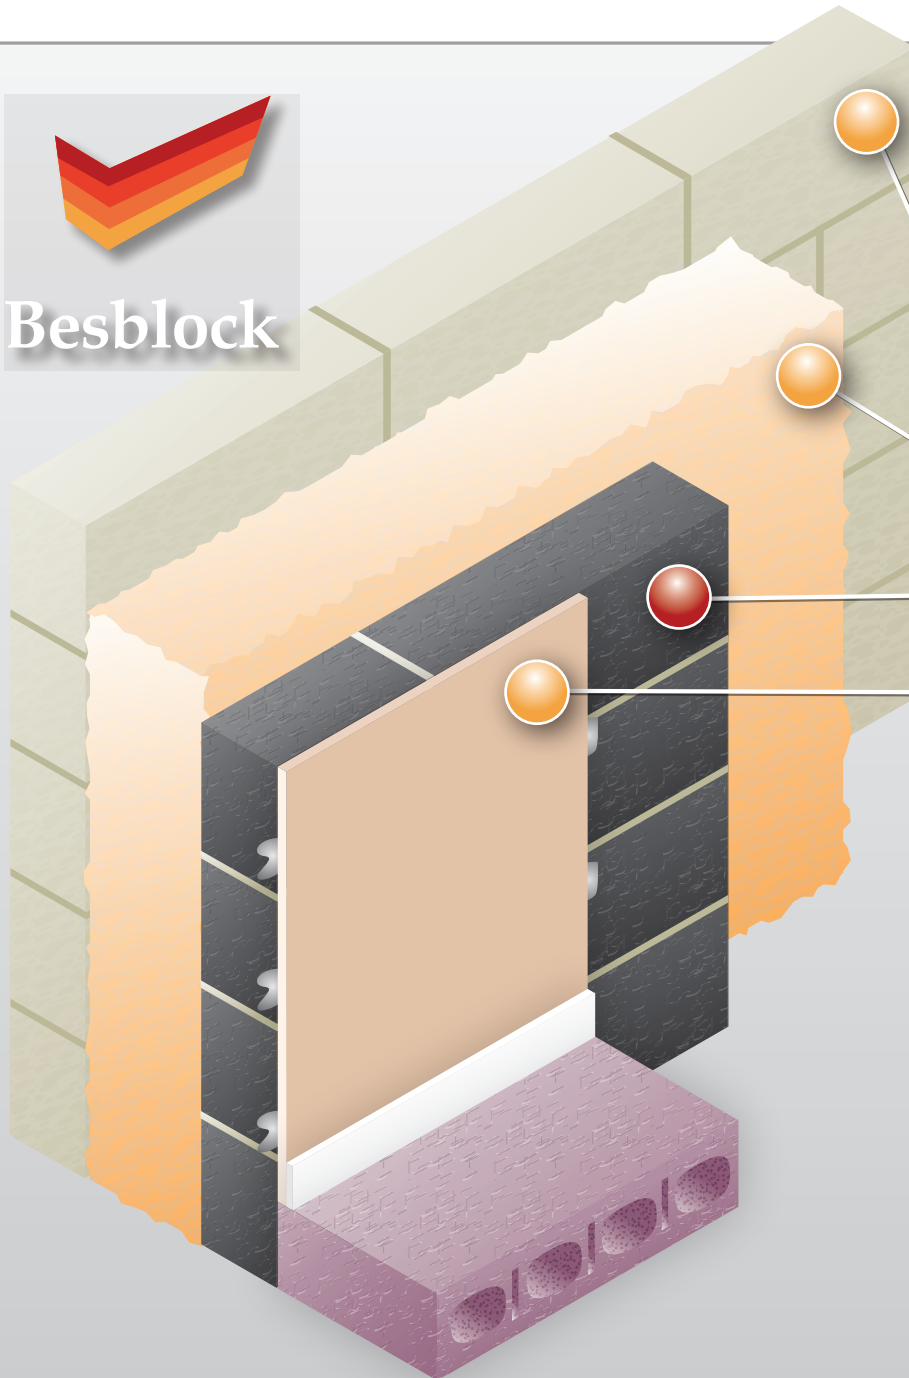

Besblock

Besblock Solite
Fully Filled Cavity Wall

Outer Millennium AFM 100mm

Knauf Superfill 150mm

Besblock Solite 100mm

12.5mm Plasterboard on Dabs

U Value

0.2 W/m²K