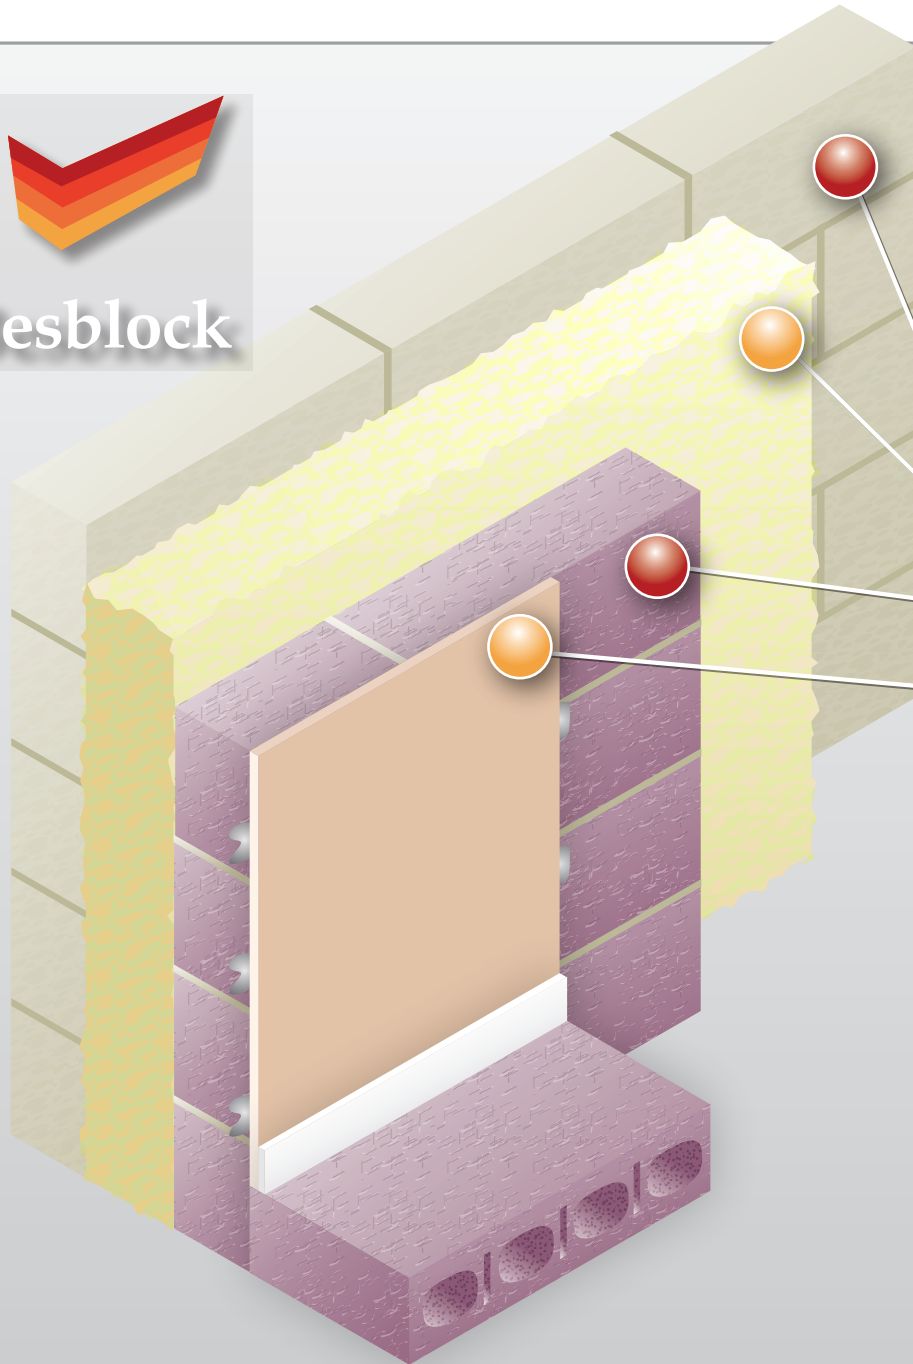

Besblock

Star Performer Block
Fully Filled Cavity Wall

Outer Millennium AFM 100mm

Rockwool Cavity Wall Slab 120mm

Besblock Star Performer 100mm

12.5mm Plasterboard on Dabs

U Value

0.26 W/m²K