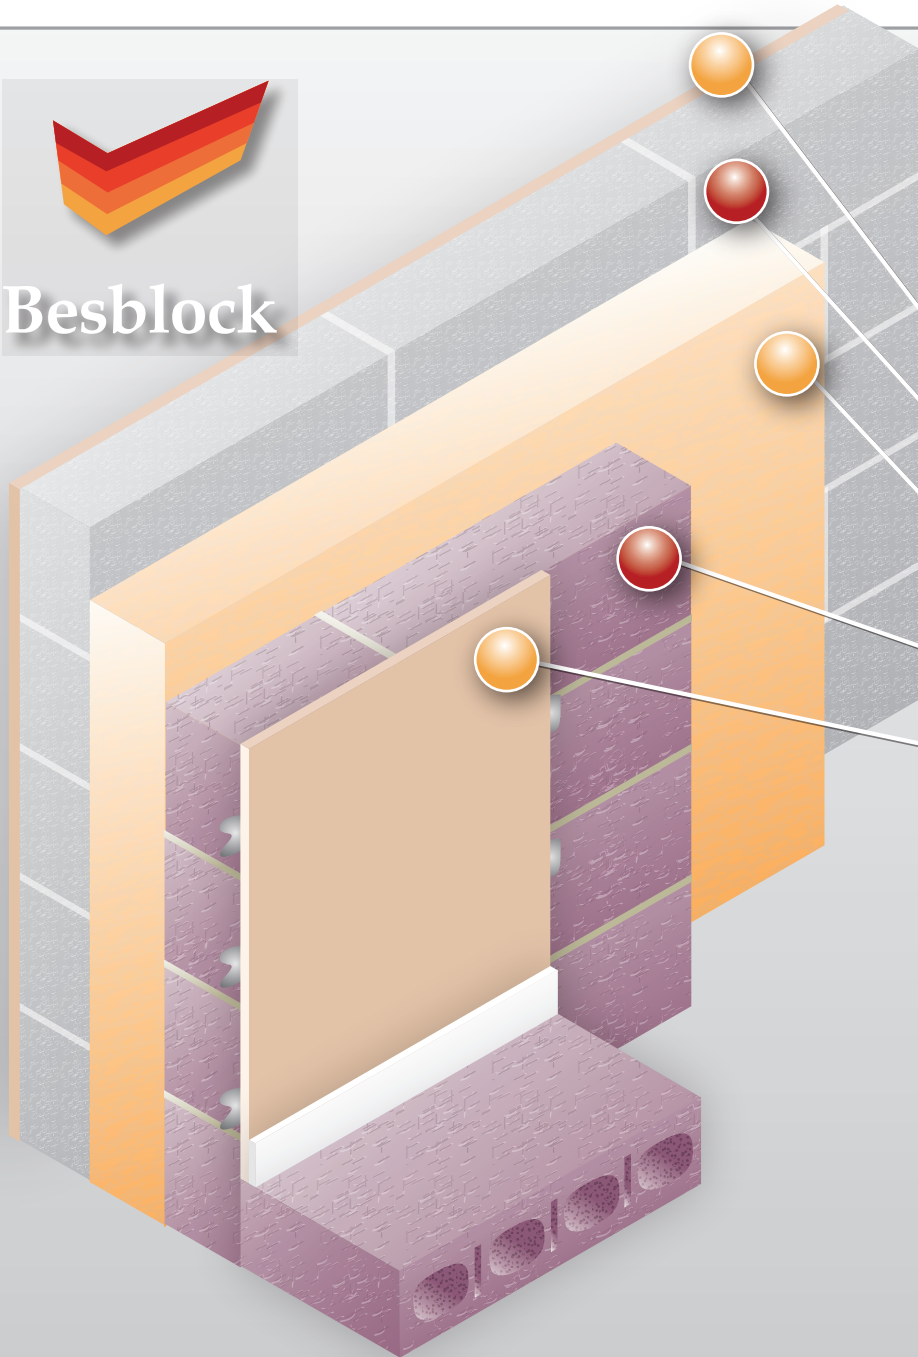

Besblock

Star Performer Block
Fully Filled Injected Cavity Wall

Sand Cement Render 15mm

Bescrete Solid Block 100mm

Knauf Superfill 100mm

Besblock Star Performer 100mm

12.5mm Plasterboard on Dabs

U Value